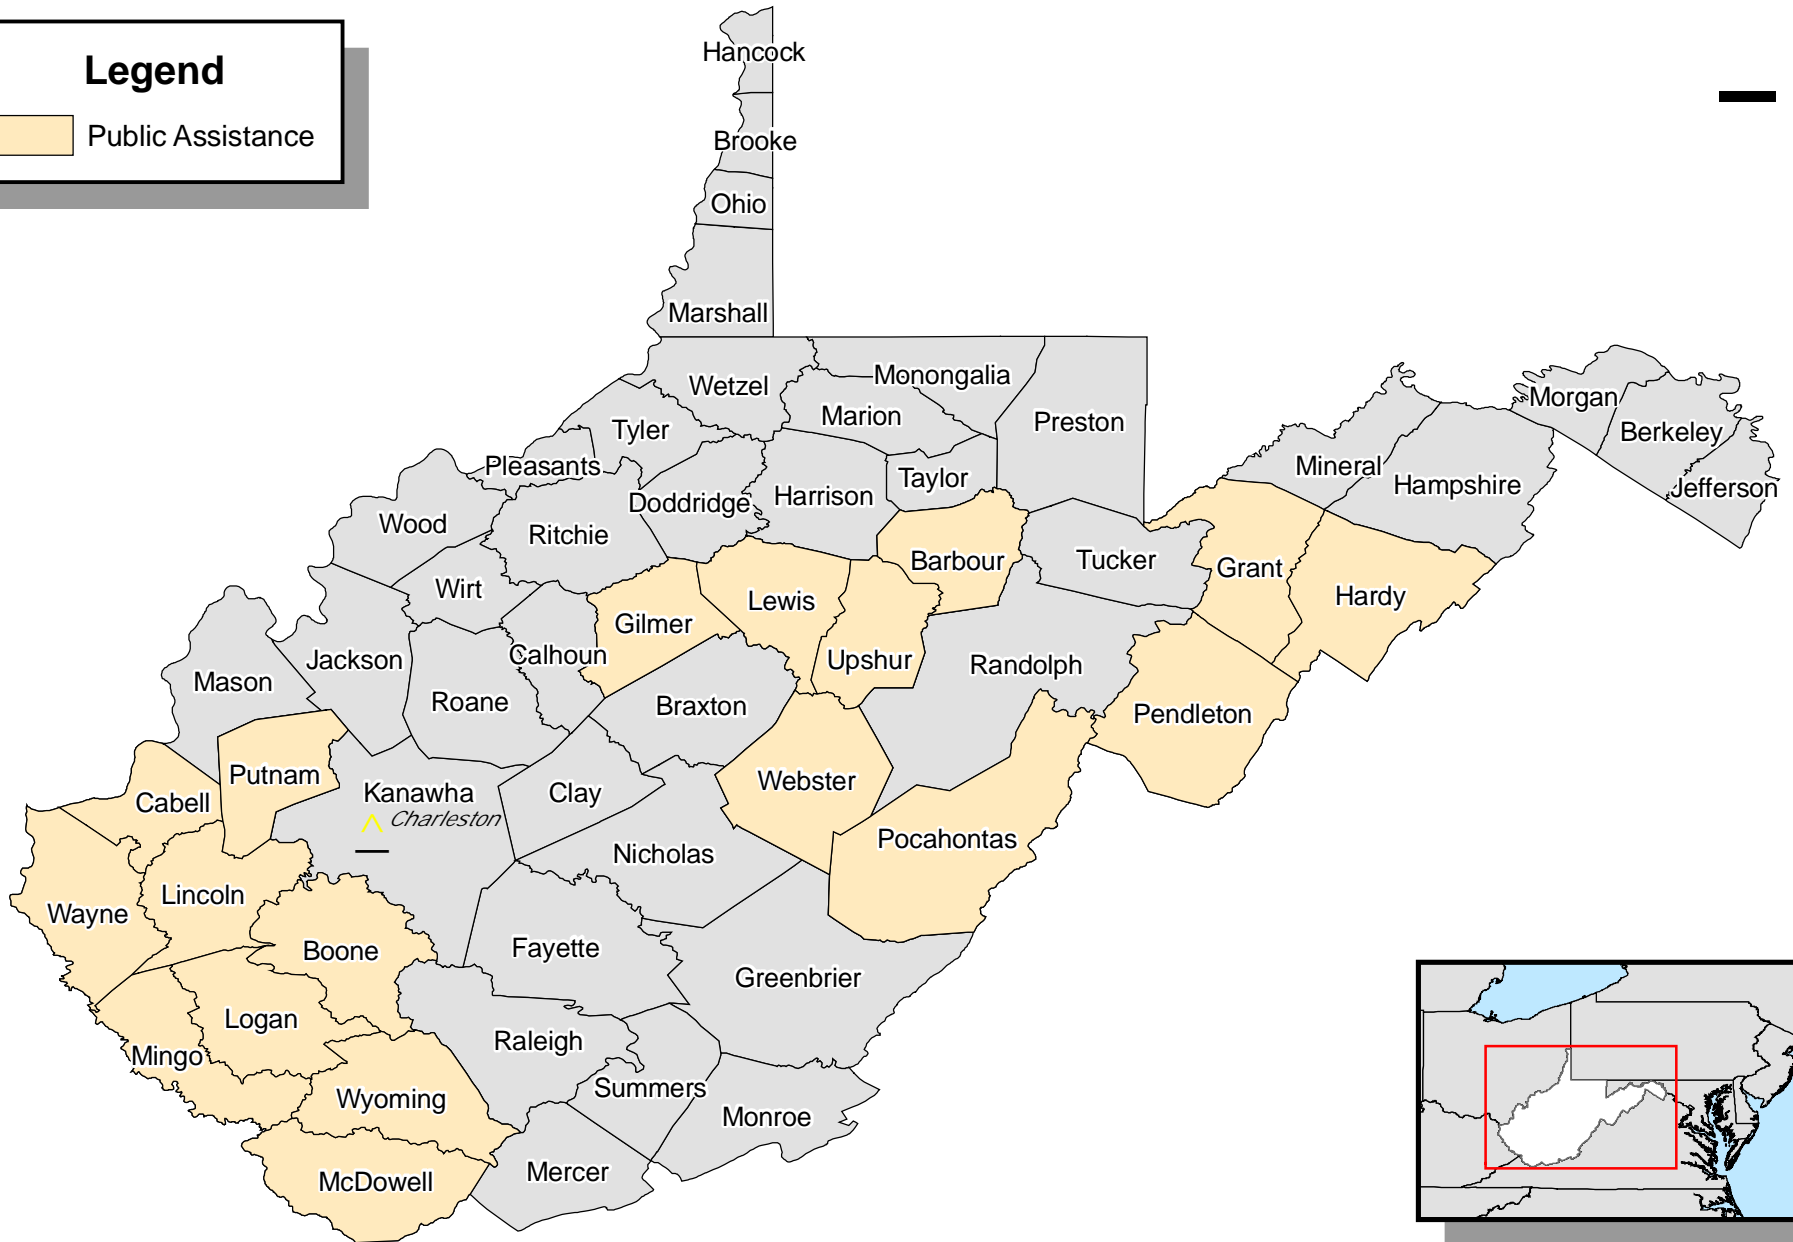

FEMA

# FEMA-1696-DR: West Virginia Designated Counties

**Legend**

 Public Assistance

WV\_DesigCounties\_20070510\_END.mxd  
 Prepared by Region III GIS  
 Effective as of May 10, 2007